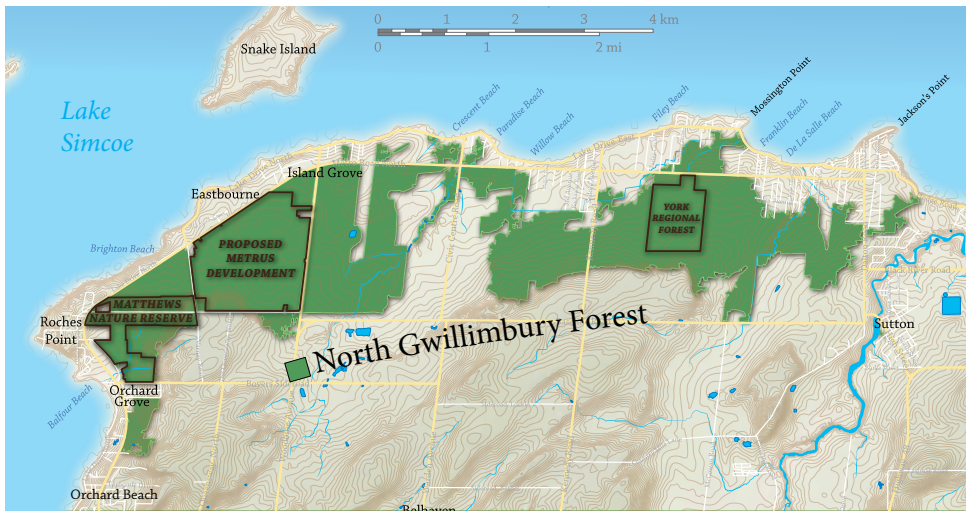

Save our forest!

The North Gwillimbury Forest is one of the 10 largest forest areas remaining in the Lake Simcoe watershed. Now Metrus Developments wants to build a 1,073 home subdivision in the heart of the forest!

Metrus' subdivision would be built within a provincially significant wetland that cleans and protects water flowing into Lake Simcoe!

Deer: Irving Himel

North Gwillimbury Forest Alliance | 1-866-675-7792
info@SaveNGForest.org | www.SaveNGForest.org